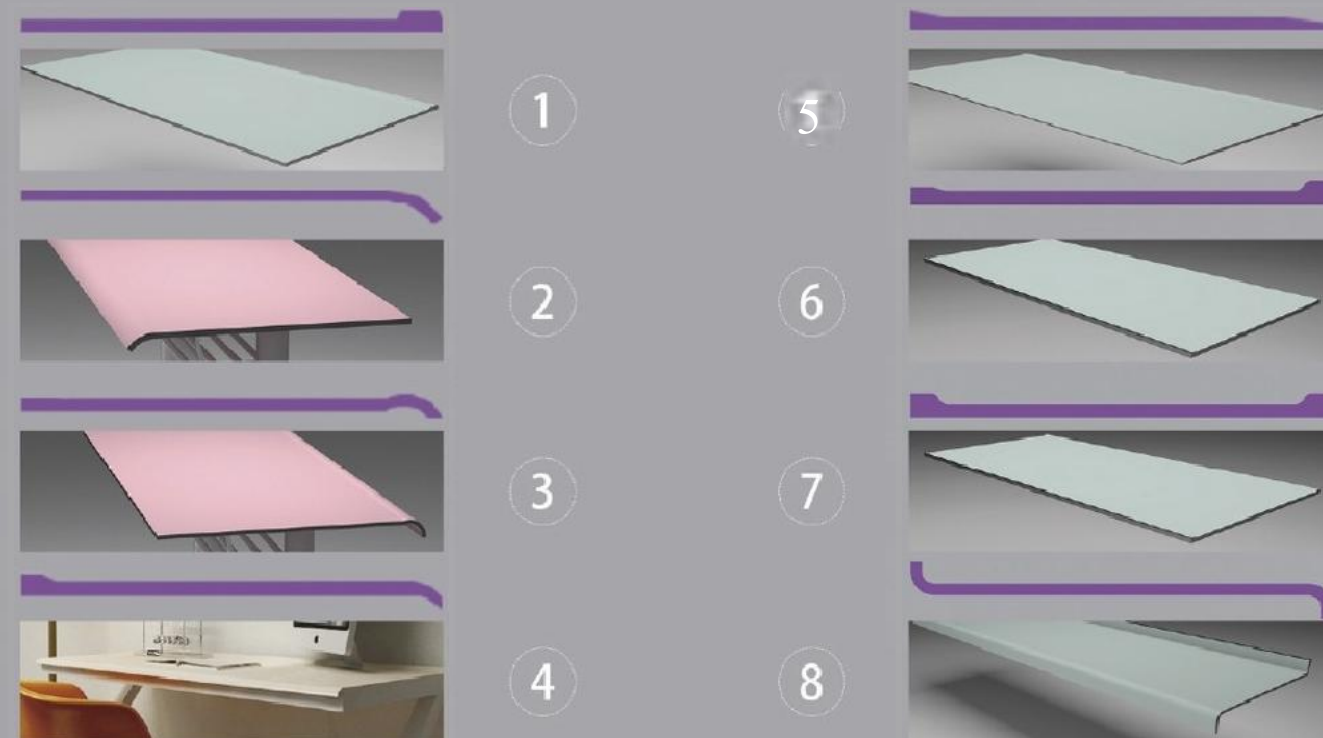

Curved Cladding for Cylinder

ONE-STEP THERMOFORM WALL CORNER

One-Piece Molded Wall Corners

- ◎Eco-Friendly
- ◎DIY Customizable
- ◎Rich Colors
- ◎Easy installation
- ◎Anti UV
- ◎Scratch Resistant
- ◎Antibacterial & Insect Resistant
- ◎Moisture Proof
- ◎Fire Resistant

Corner Specifications

Customizable In Any Angle & Thickness

ERGONOMIC WORKTOP

$W \leq 1000\text{mm}$
 $L \leq 2400\text{mm}$

Z-TOP

W=600mm/750mm
L≤3050mm
H≤160mm

CREATIVE INFINITE

BATHROOM SPACE EXTENSION DOOR