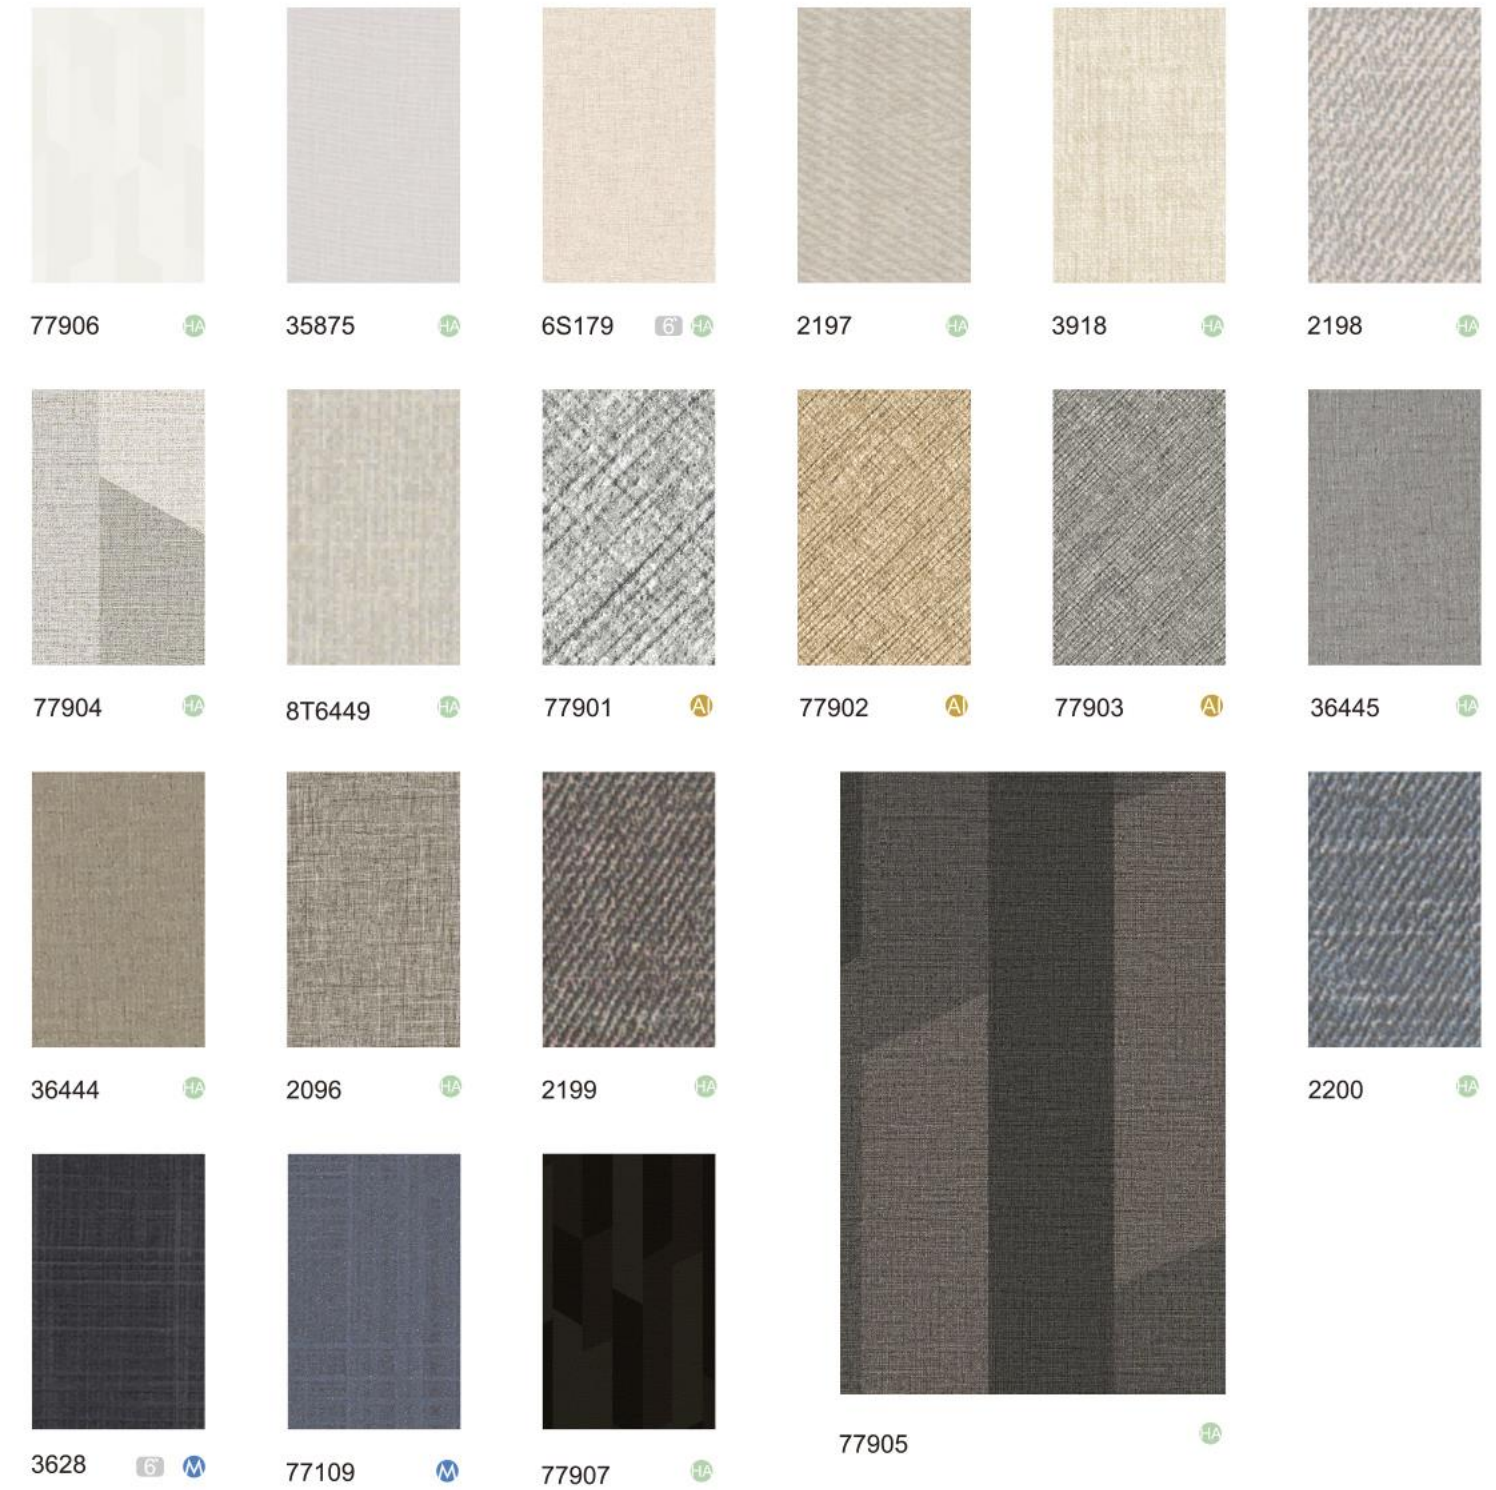

FABRIC SERIES

IT IS NOT ONLY THE GOOD HEARTS
OF MEN THAT ARE SOFT
AND THE WARM CLOTH PATTERN