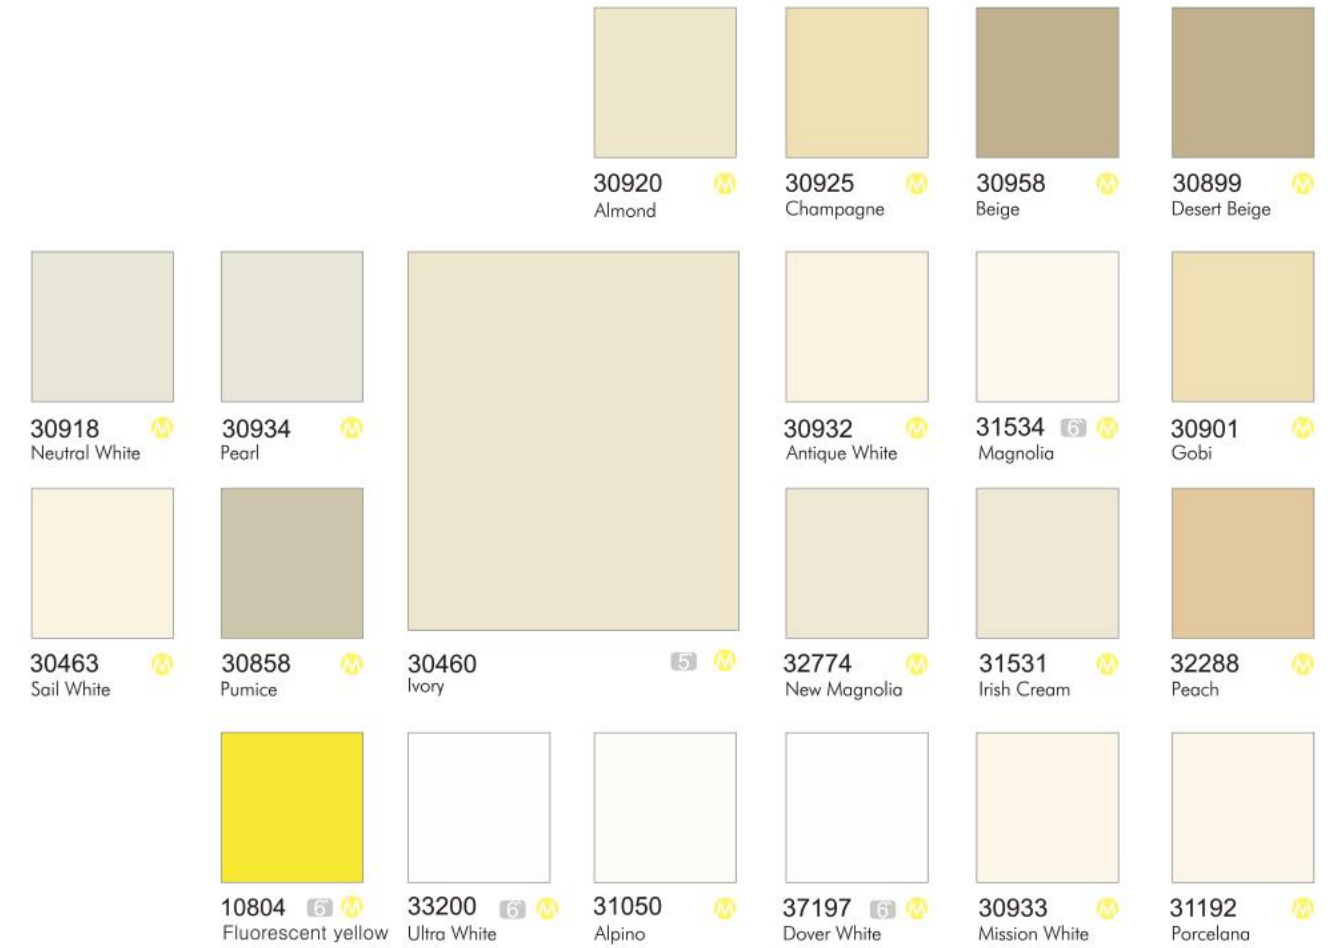

Skin Touch

The surface adopts an advanced coating, creating a smooth, warm and skin-like delicate touch.

White

Grey

Cigarette ash.

Black

WINFIELD Solid Color

COLOR
PURE COLOR

The Solid Colours empowers your imagination and creativity with a complete range of touches and shades.

Our long-lasting color laminates are ideal for business and residential applications.

Sunshine

WINFIELD Solid Color

1820
Ivory white

1896
osladon

1819
Green fog

1897
William

1899
tabashoor

1898
Those purple

1893
Ivory yellow

1894
Fluorescent purple