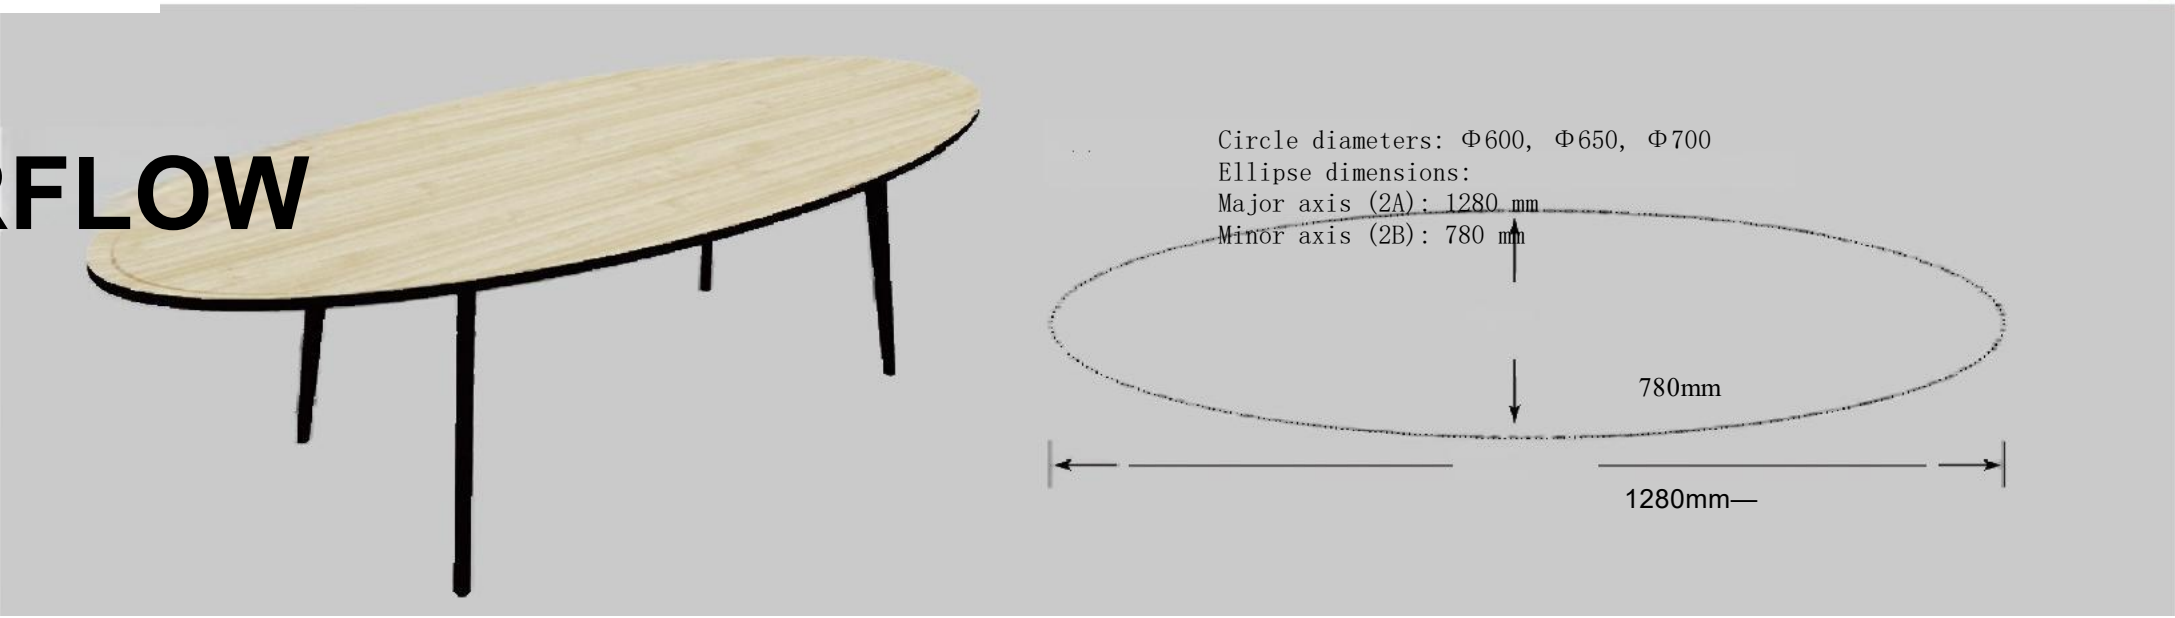

SAFETY ANTI-OVERFLOW ROUND TABLE