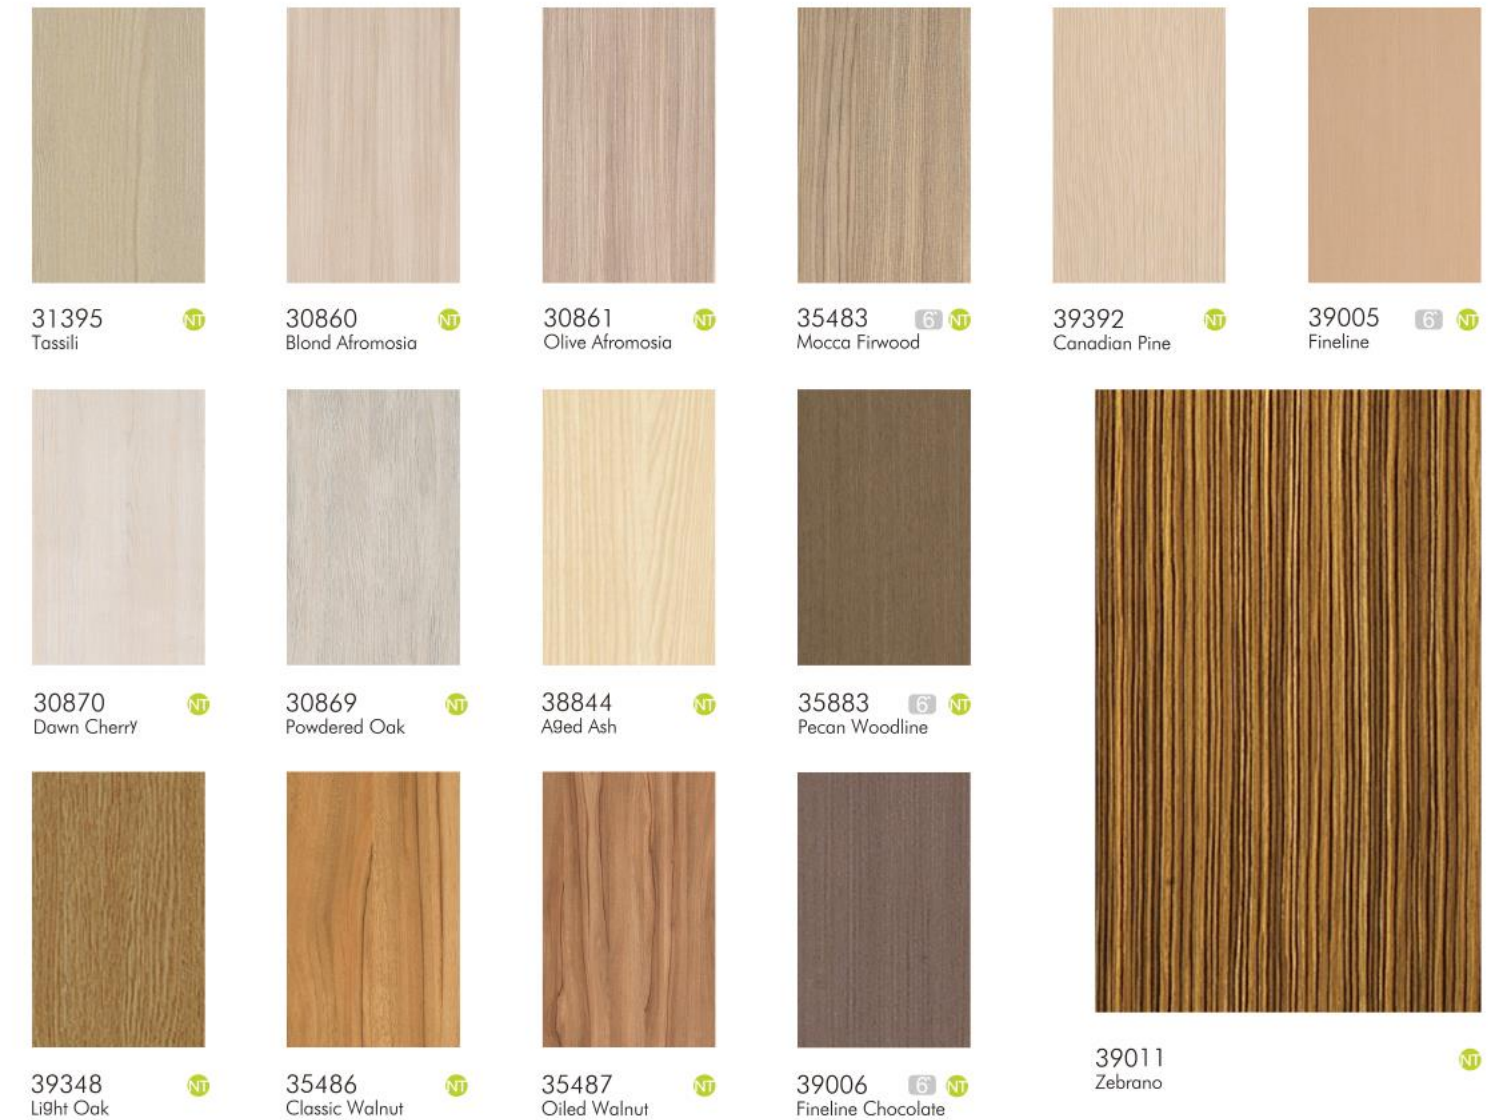

Why do people need color?
Because color gives people a rich visual enjoyment
Why do life need color?
Because life cannot be fixed
Becuase life is not in a rut
Keep life in stalemate is boring
Life is vital, and keep trying and breaking

QUIET COMFORTABLE