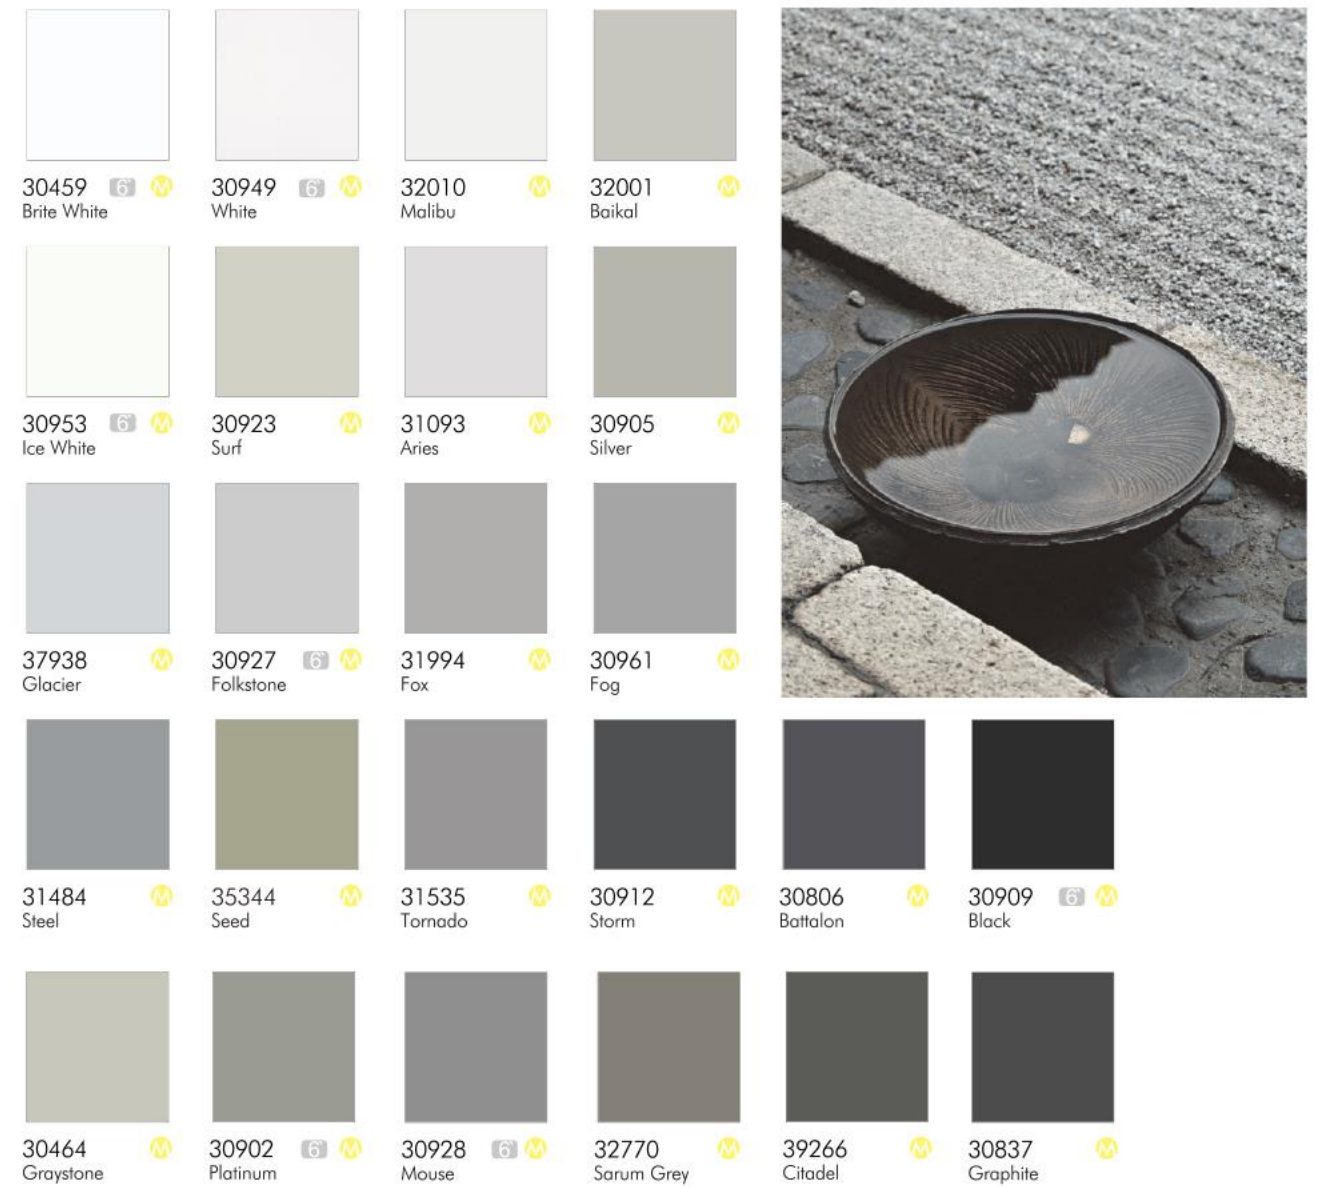

Skin Touch

The surface adopts an advanced coating, creating a smooth, warm and skin-like delicate touch.

White

Grey

Cigarette ash.

Black

WINFIELD Solid Color

COLOR
PURE COLOR

The Solid Colours empowers your imagination and creativity with a complete range of touches and shades.

Our long-lasting color laminates are ideal for business and residential applications.

Sunshine

WINFIELD Solid Color

1820
Ivory white

1896
osladon

1819
Green fog

1897
William

1899
tabashoor

1898
Those purple

1893
Ivory yellow

1894
Fluorescent purple