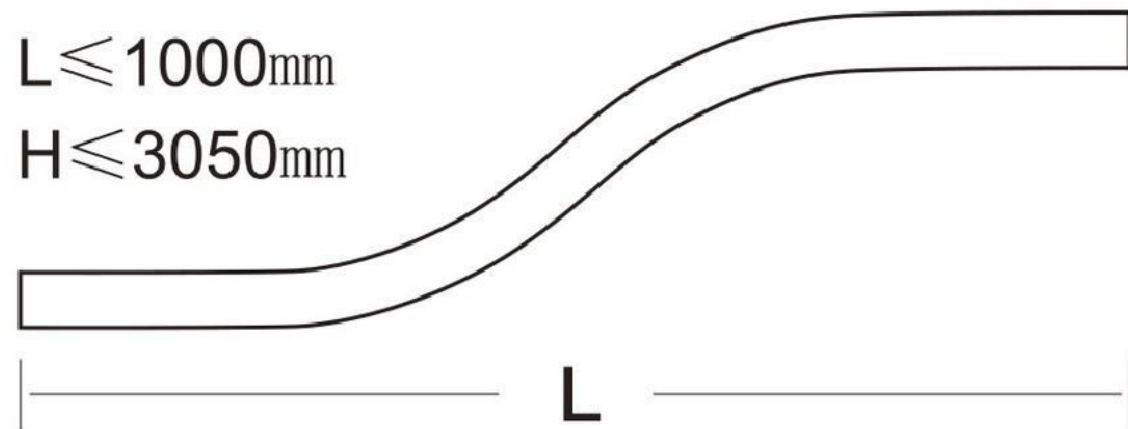

Curved Cladding Wall