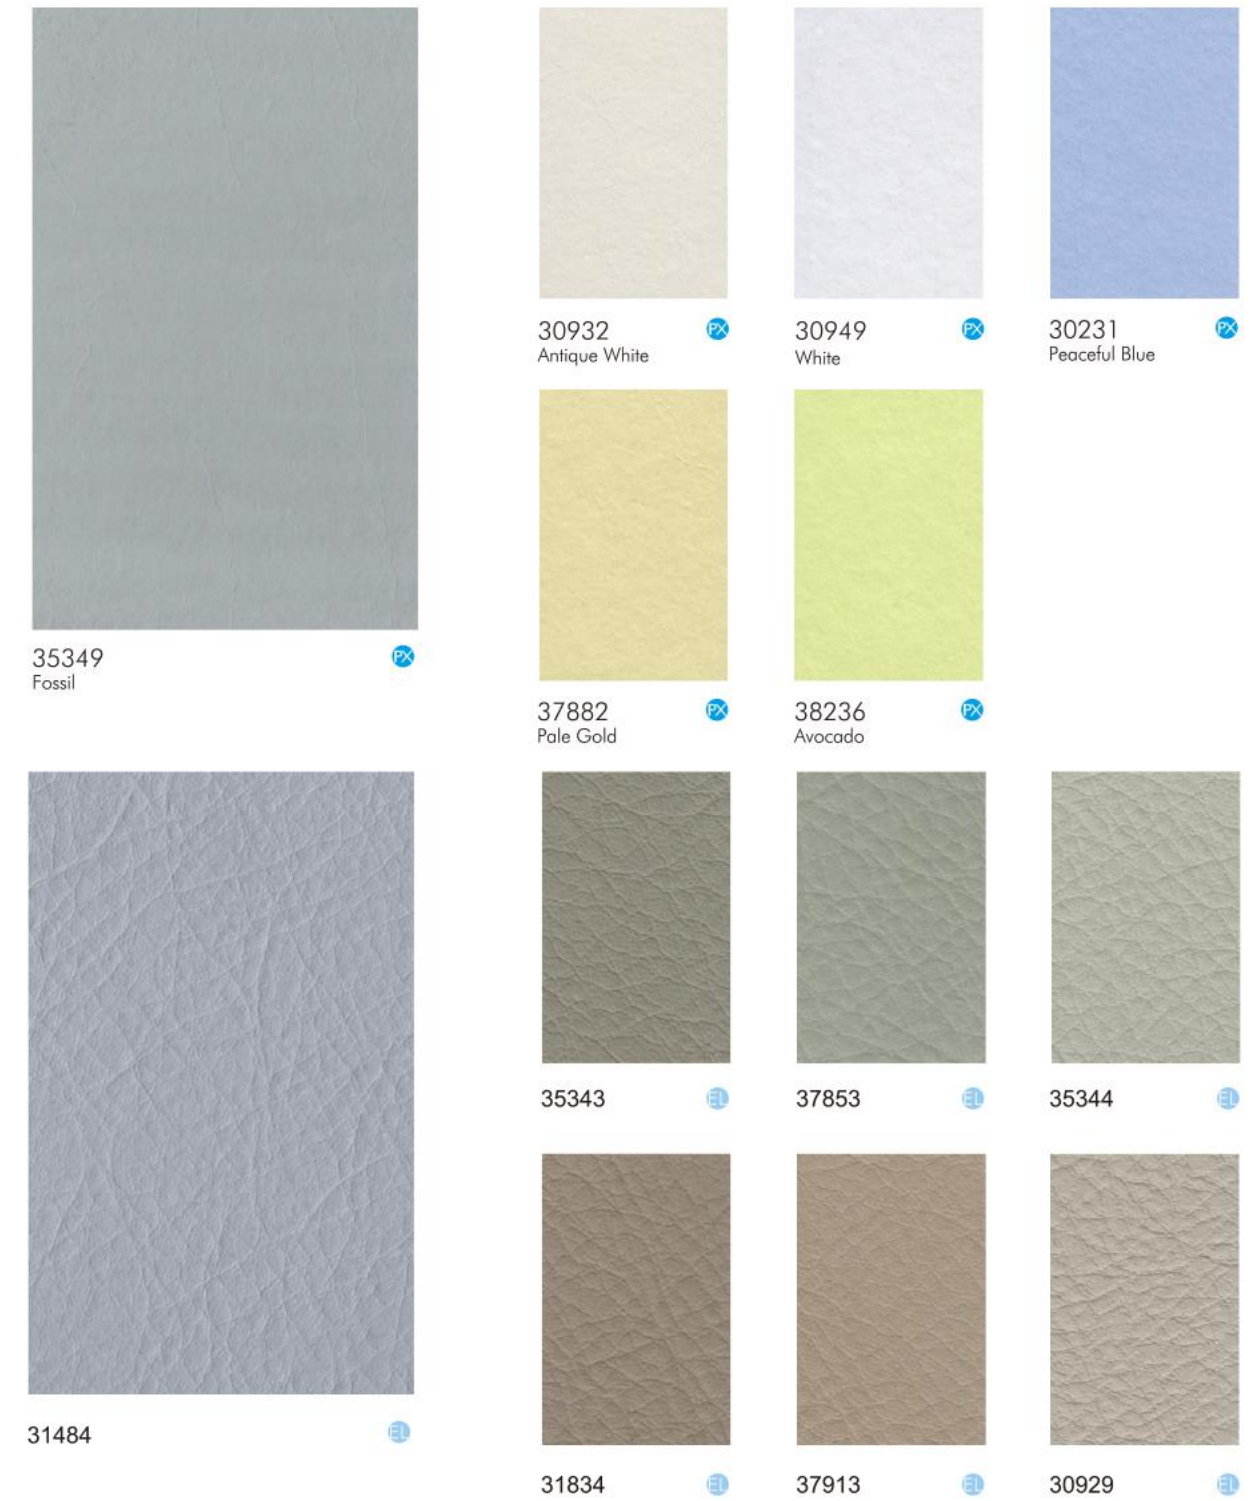

LEATHER SERIES

TACTILE SENSATIONS
FROM NATURE
THE SIMULATION PROCESS OF TOP LEATHER