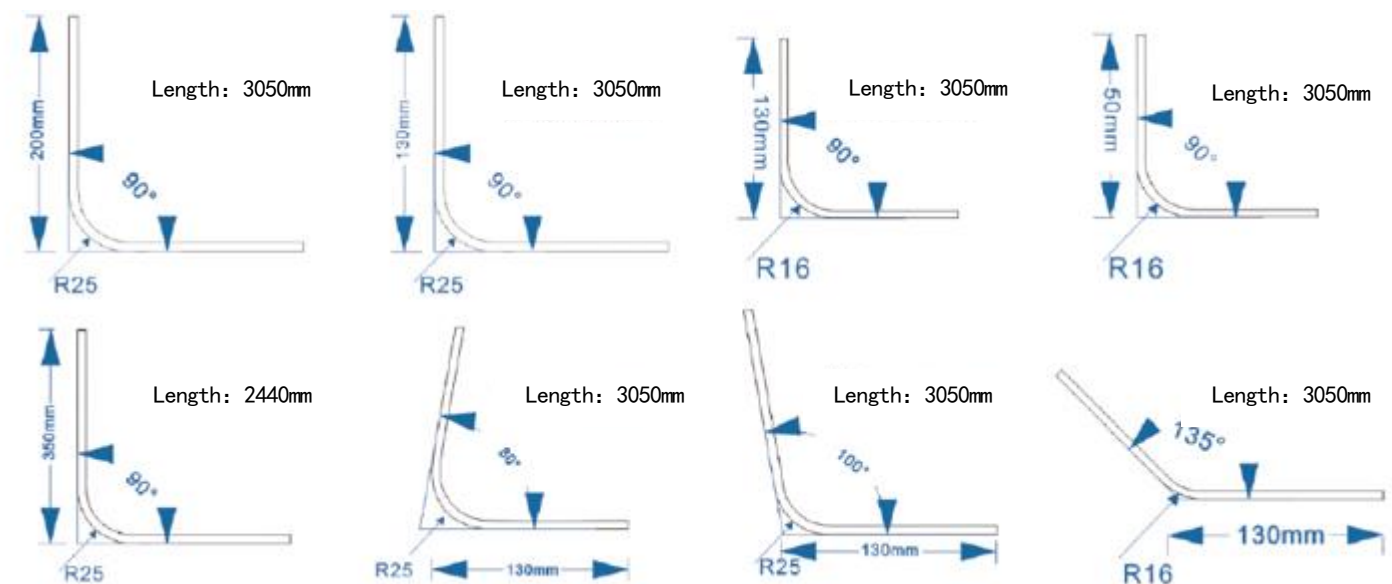

Corner Specifications

Customizable In Any Angle & Thickness

ERGONOMIC WORKTOP

$W \leq 1000\text{mm}$
 $L \leq 2400\text{mm}$

Z-TOP

W=600mm/750mm
L≤3050mm
H≤160mm

CREATIVE INFINITE

BATHROOM SPACE EXTENSION DOOR