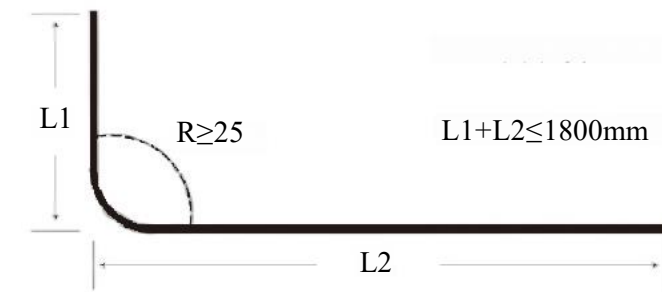

One-Piece Molded Wall Corners

- ◎Eco-Friendly
- ◎DIY Customizable
- ◎Rich Colors
- ◎Easy installation
- ◎Anti UV
- ◎Scratch Resistant
- ◎Antibacterial & Insect Resistant
- ◎Moisture Proof
- ◎Fire Resistant