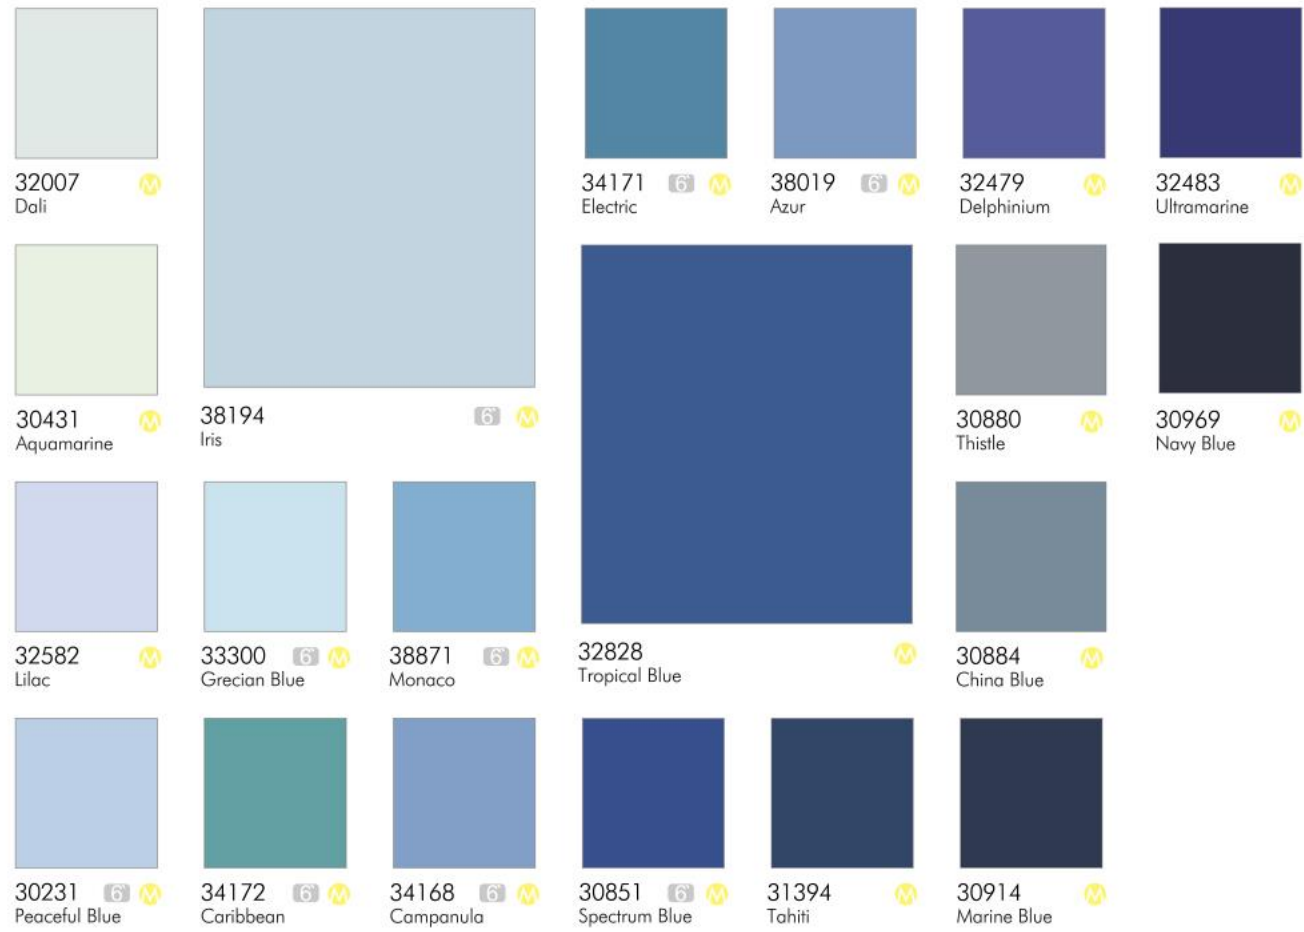

WINFIELD Solid Color