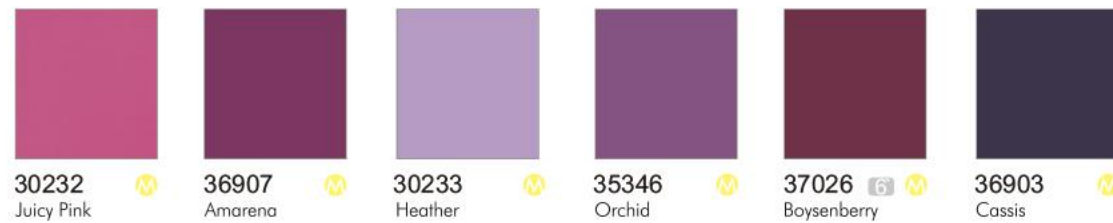

The Solid Colours empowers your imagination and creativity with a complete range of touches and shades.

Our long-lasting color laminates are ideal for business and residential applications.

Sunshine

WINFIELD Solid Color