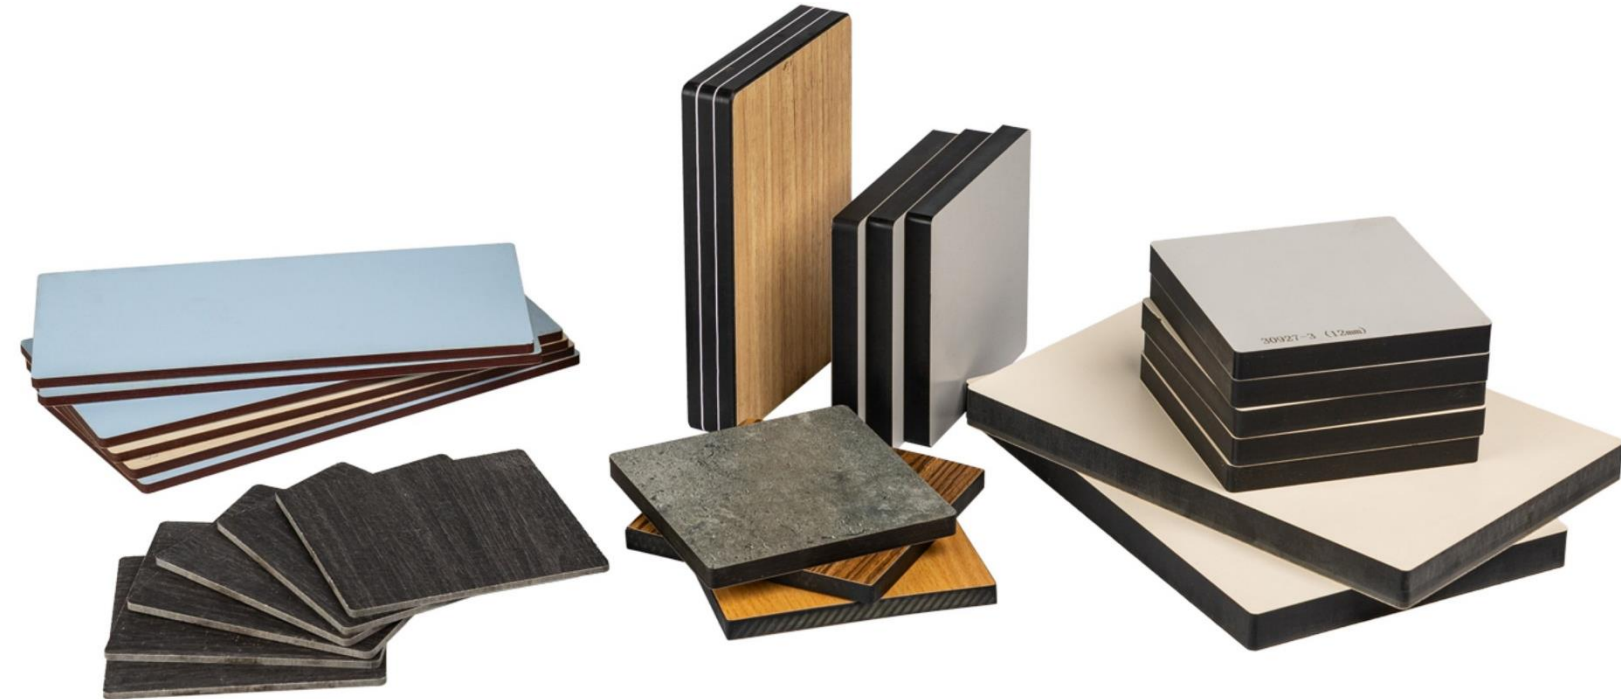

WINFIELD Functional Decorative Materials

1995

Since 1995, WINFIELD has been focusing on the R&D of inorganic glass fiber non-combustible materials.

1998

The production line for High Pressure Laminate was officially put into production

2008

Established overseas offices in the Netherlands, the United States, Canada, Pakistan, and other countries.

2018

WINFIELD-HK officially launched brand matrix management in Mong Kok, Hong Kong.

2019

The number of large-scale projects participated in by the WINFIELD brand exceeded 500.

2021

The products were awarded the world's most authoritative GREENGUARD Gold Certification.

2023

The overseas Tadjoura Hospital in Djibouti project has been successfully completed