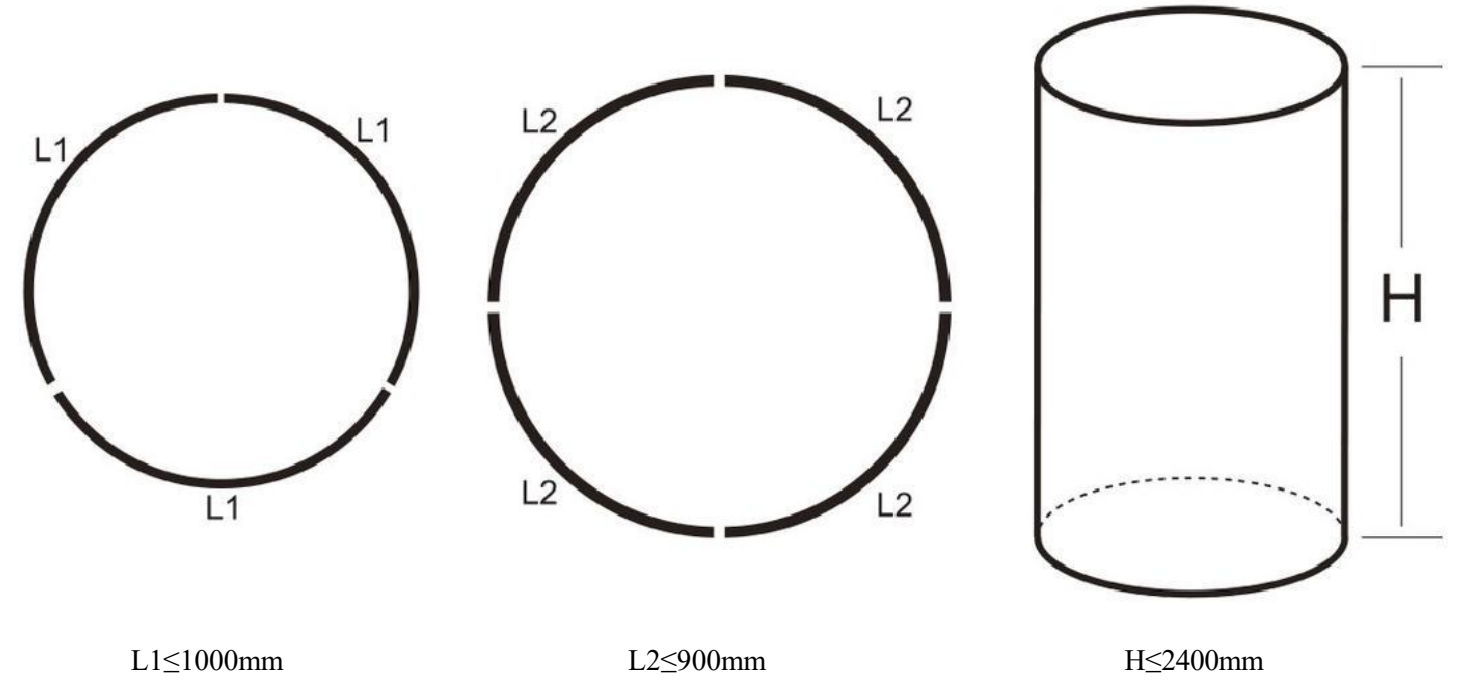

Curved Cladding for Cylinder