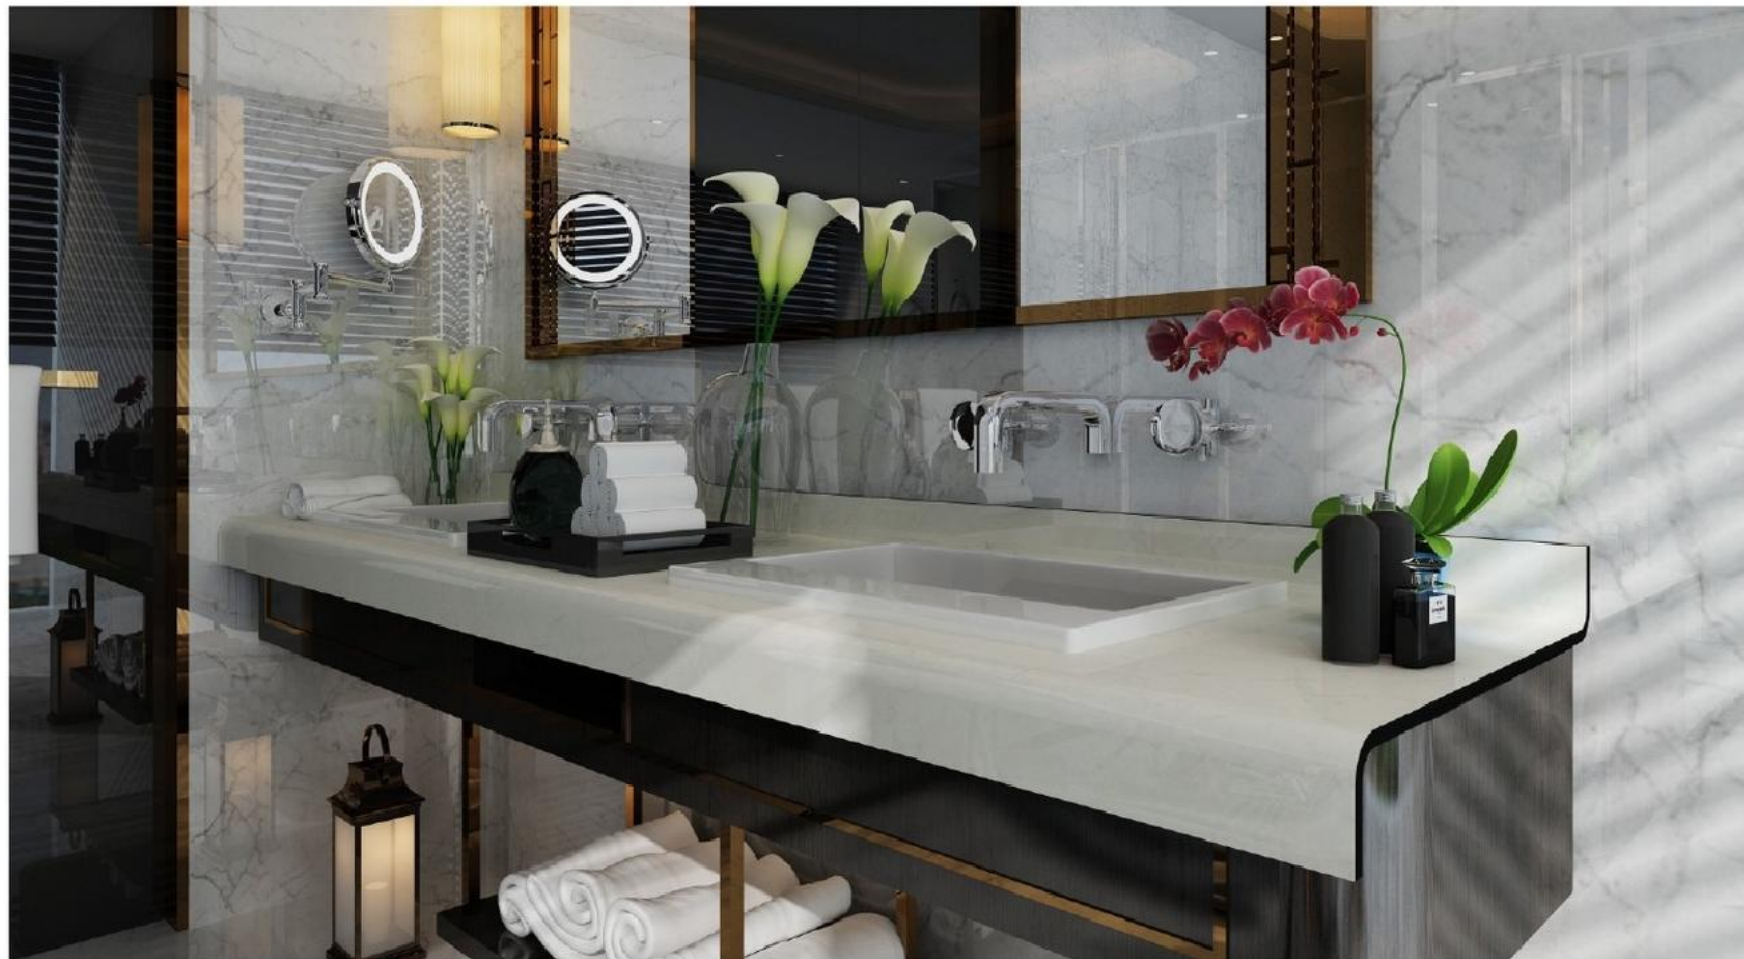

Corner Specifications

Customizable In Any Angle & Thickness

ERGONOMIC WORKTOP

$W \leq 1000\text{mm}$
 $L \leq 2400\text{mm}$

Z-TOP

W=600mm/750mm
L≤3050mm
H≤160mm

CREATIVE INFINITE

BATHROOM SPACE EXTENSION DOOR