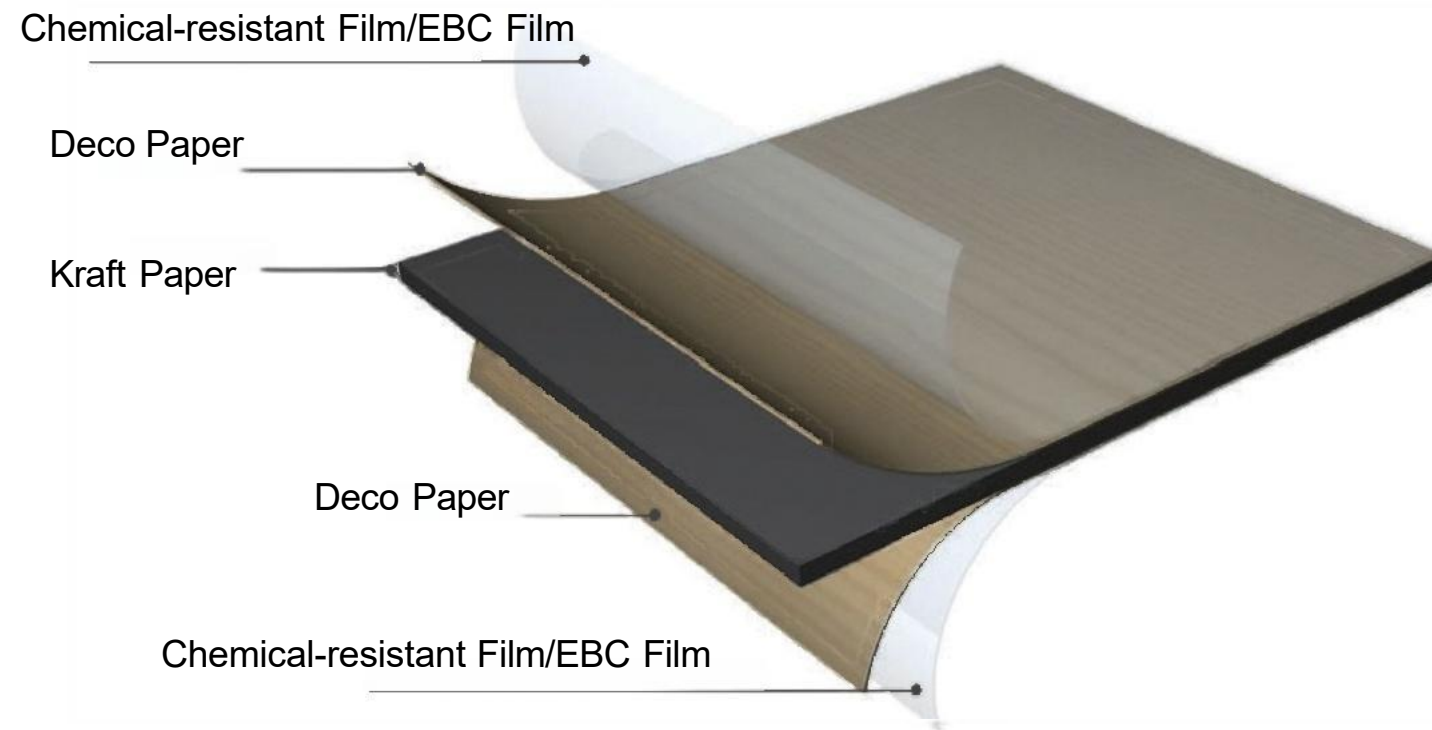

ERGONOMIC WORKTOP

$W \leq 1000\text{mm}$
 $L \leq 2400\text{mm}$