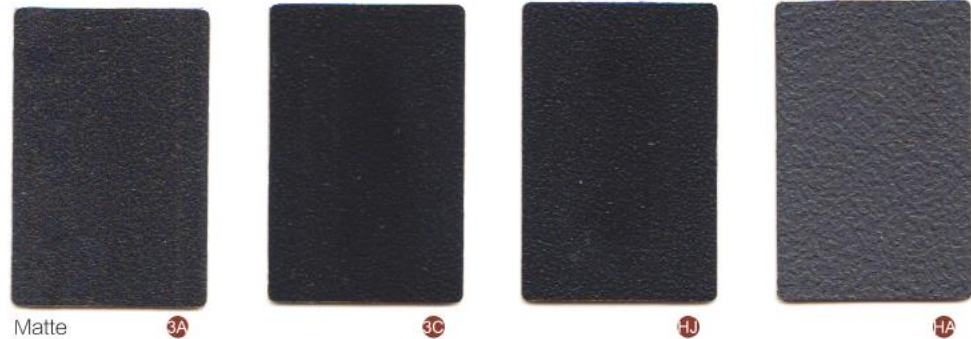

FINISH AVAILABILITY

47 finish in the new collection

47 designed finishes redefine what laminate can do for you and your senses.

User Guide

35262
White Sakura
Color
Color name

Size can be done
Surface Finishing

6 6 Feet 4.3 4.3 Feet
5 5 Feet

Matte 3A Gloss 3C PLEX 4J Artisan 4A

Rigato 4Y Gloss 4Z PLEX 4X Artisan 4X

Drygrain 4E Sawcut 4F Naturelle 4T Wirebrush 4K

Linea 4C Brushed 4F Sculpted 4Z Brushed 4F

Microdot 4H Leather 4W