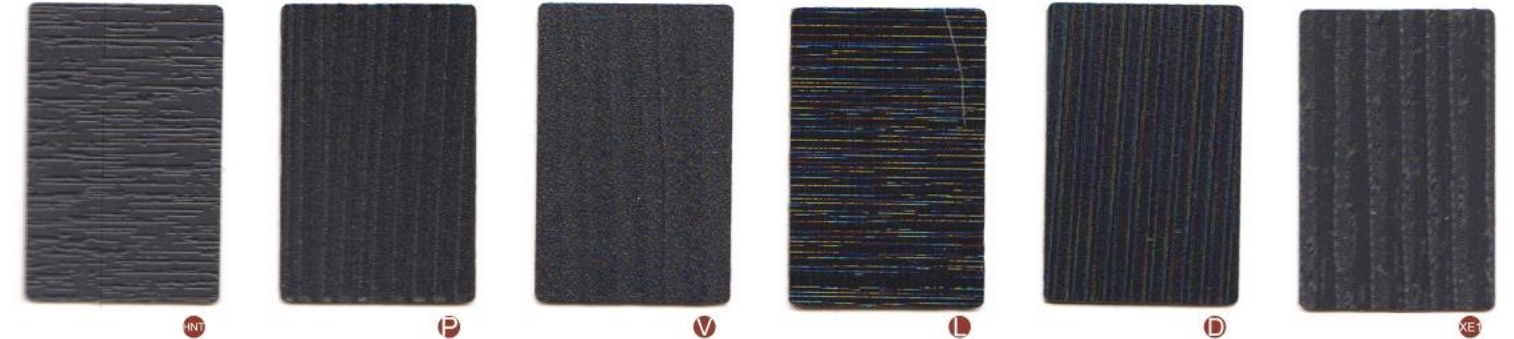

4NT 4P 4V 4L 4D 4XB