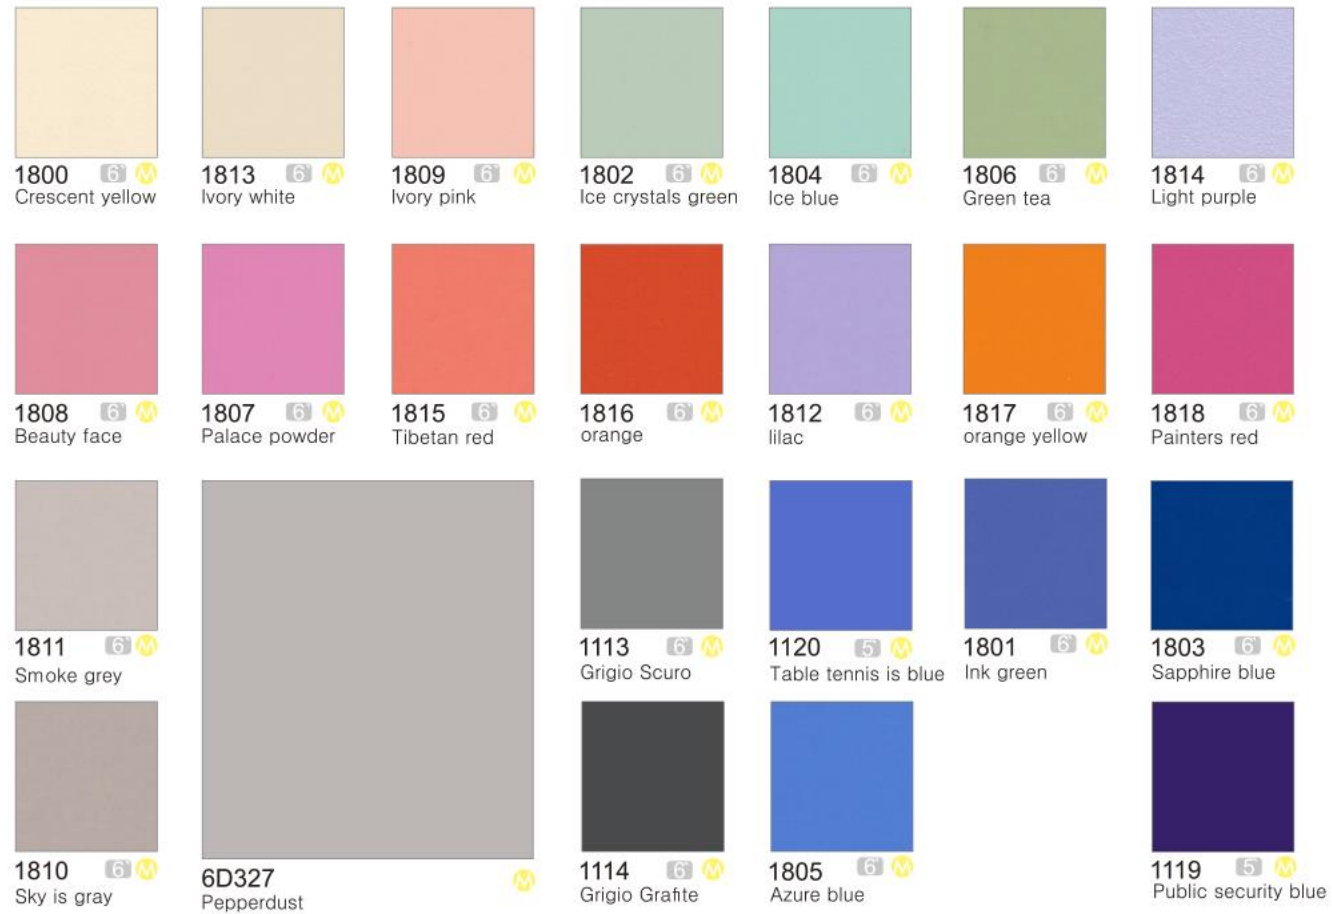

Skin Touch

The surface adopts an advanced coating, creating a smooth, warm and skin-like delicate touch.

White

Grey

Cigarette ash.

Black

WINFIELD Solid Color

COLOR
PURE COLOR

The Solid Colours empowers your imagination and creativity with a complete range of touches and shades.

Our long-lasting color laminates are ideal for business and residential applications.

Sunshine

WINFIELD Solid Color

1820
Ivory white

1896
osladon

1819
Green fog

1897
William

1899
tabashoor

1898
Those purple

1893
Ivory yellow

1894
Fluorescent purple