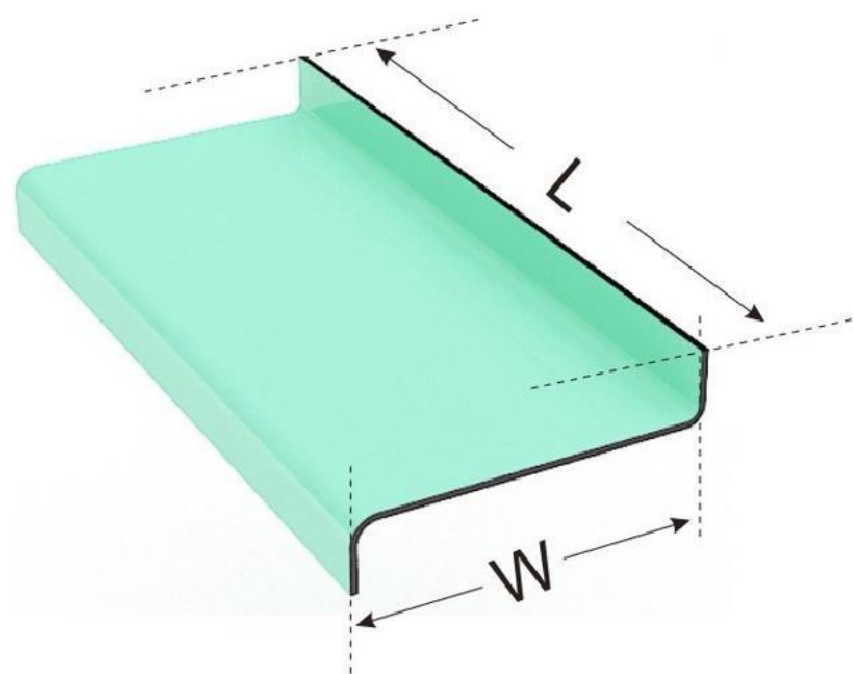

Curved Cladding for Cylinder

ONE-STEP THERMOFORM WALL CORNER

One-Piece Molded Wall Corners

- ◎Eco-Friendly
- ◎DIY Customizable
- ◎Rich Colors
- ◎Easy installation
- ◎Anti UV
- ◎Scratch Resistant
- ◎Antibacterial & Insect Resistant
- ◎Moisture Proof
- ◎Fire Resistant

Corner Specifications

Customizable In Any Angle & Thickness

ERGONOMIC WORKTOP

$W \leq 1000\text{mm}$
 $L \leq 2400\text{mm}$

Z-TOP

W=600mm/750mm
L≤3050mm
H≤160mm

CREATIVE INFINITE

BATHROOM SPACE EXTENSION DOOR