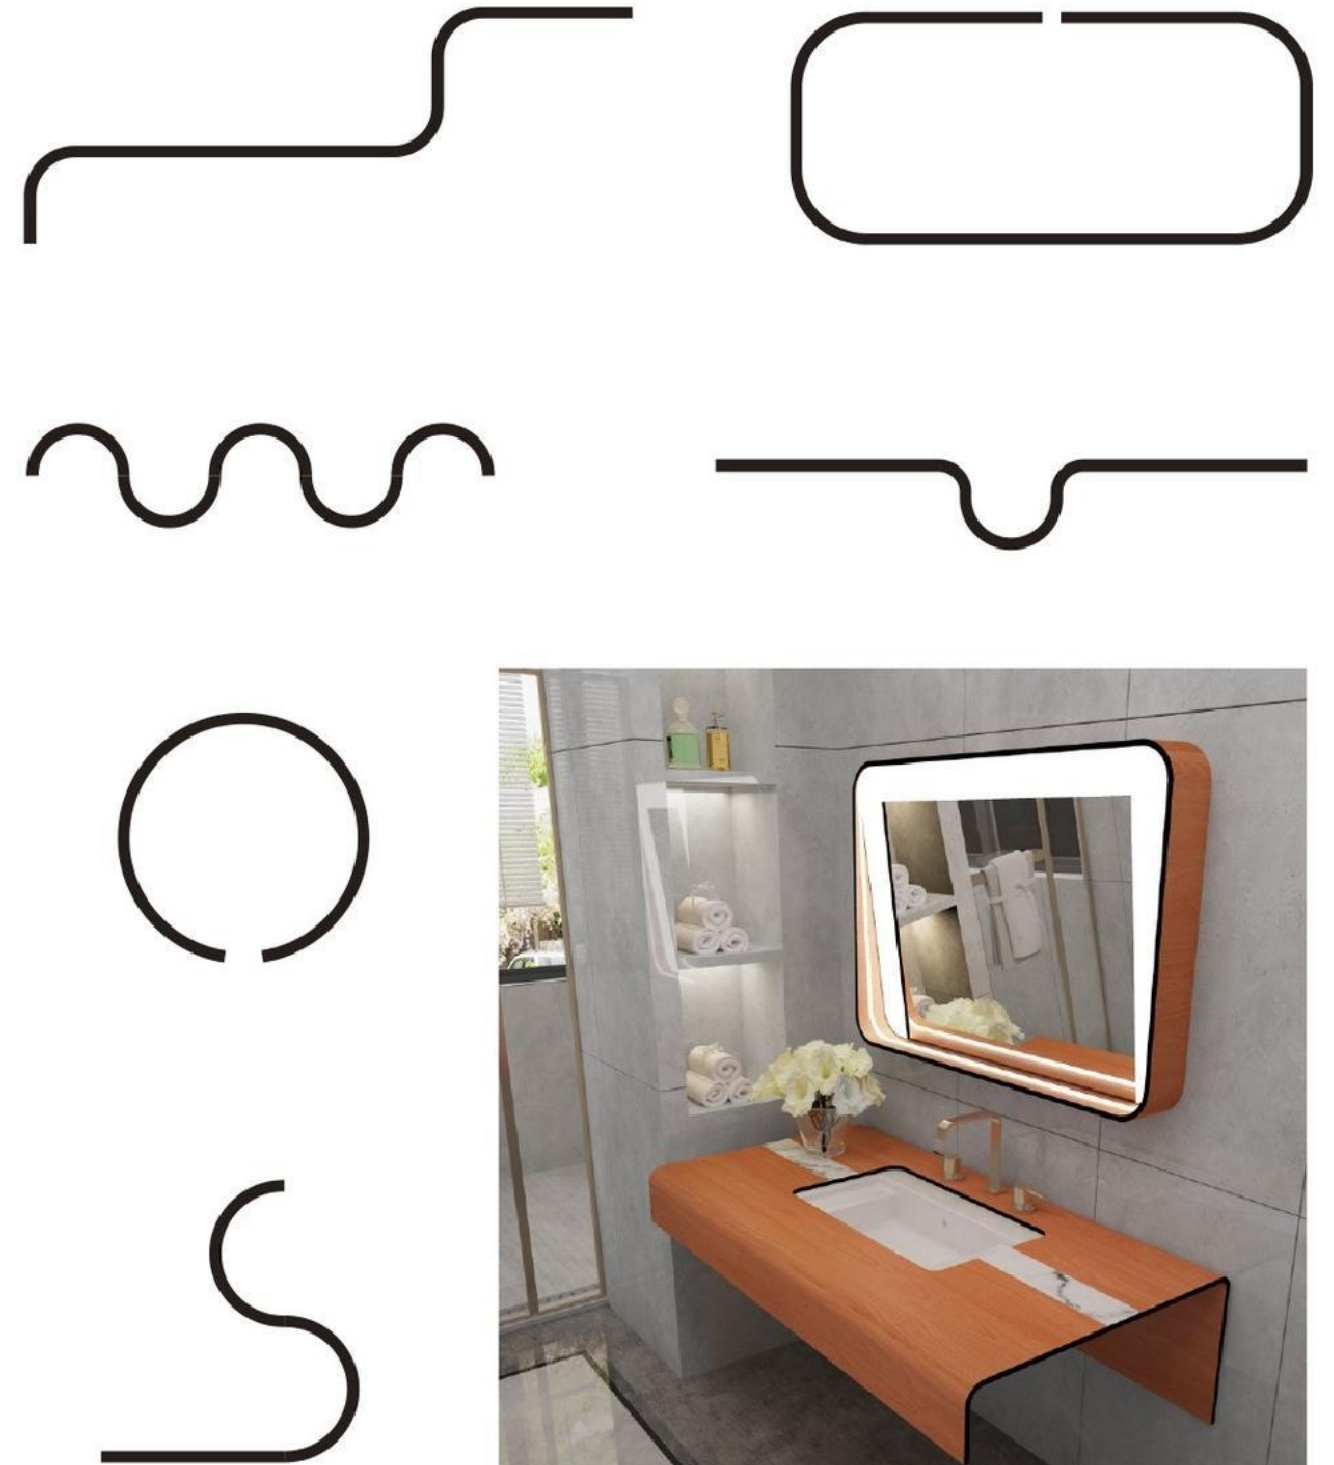

Curved Cladding for Cylinder

ONE-STEP THERMOFORM WALL CORNER

One-Piece Molded Wall Corners

- ◎Eco-Friendly
- ◎DIY Customizable
- ◎Rich Colors
- ◎Easy installation
- ◎Anti UV
- ◎Scratch Resistant
- ◎Antibacterial & Insect Resistant
- ◎Moisture Proof
- ◎Fire Resistant

Corner Specifications

Customizable In Any Angle & Thickness

ERGONOMIC WORKTOP

$W \leq 1000\text{mm}$
 $L \leq 2400\text{mm}$

Z-TOP

W=600mm/750mm
L≤3050mm
H≤160mm

CREATIVE INFINITE

BATHROOM SPACE EXTENSION DOOR