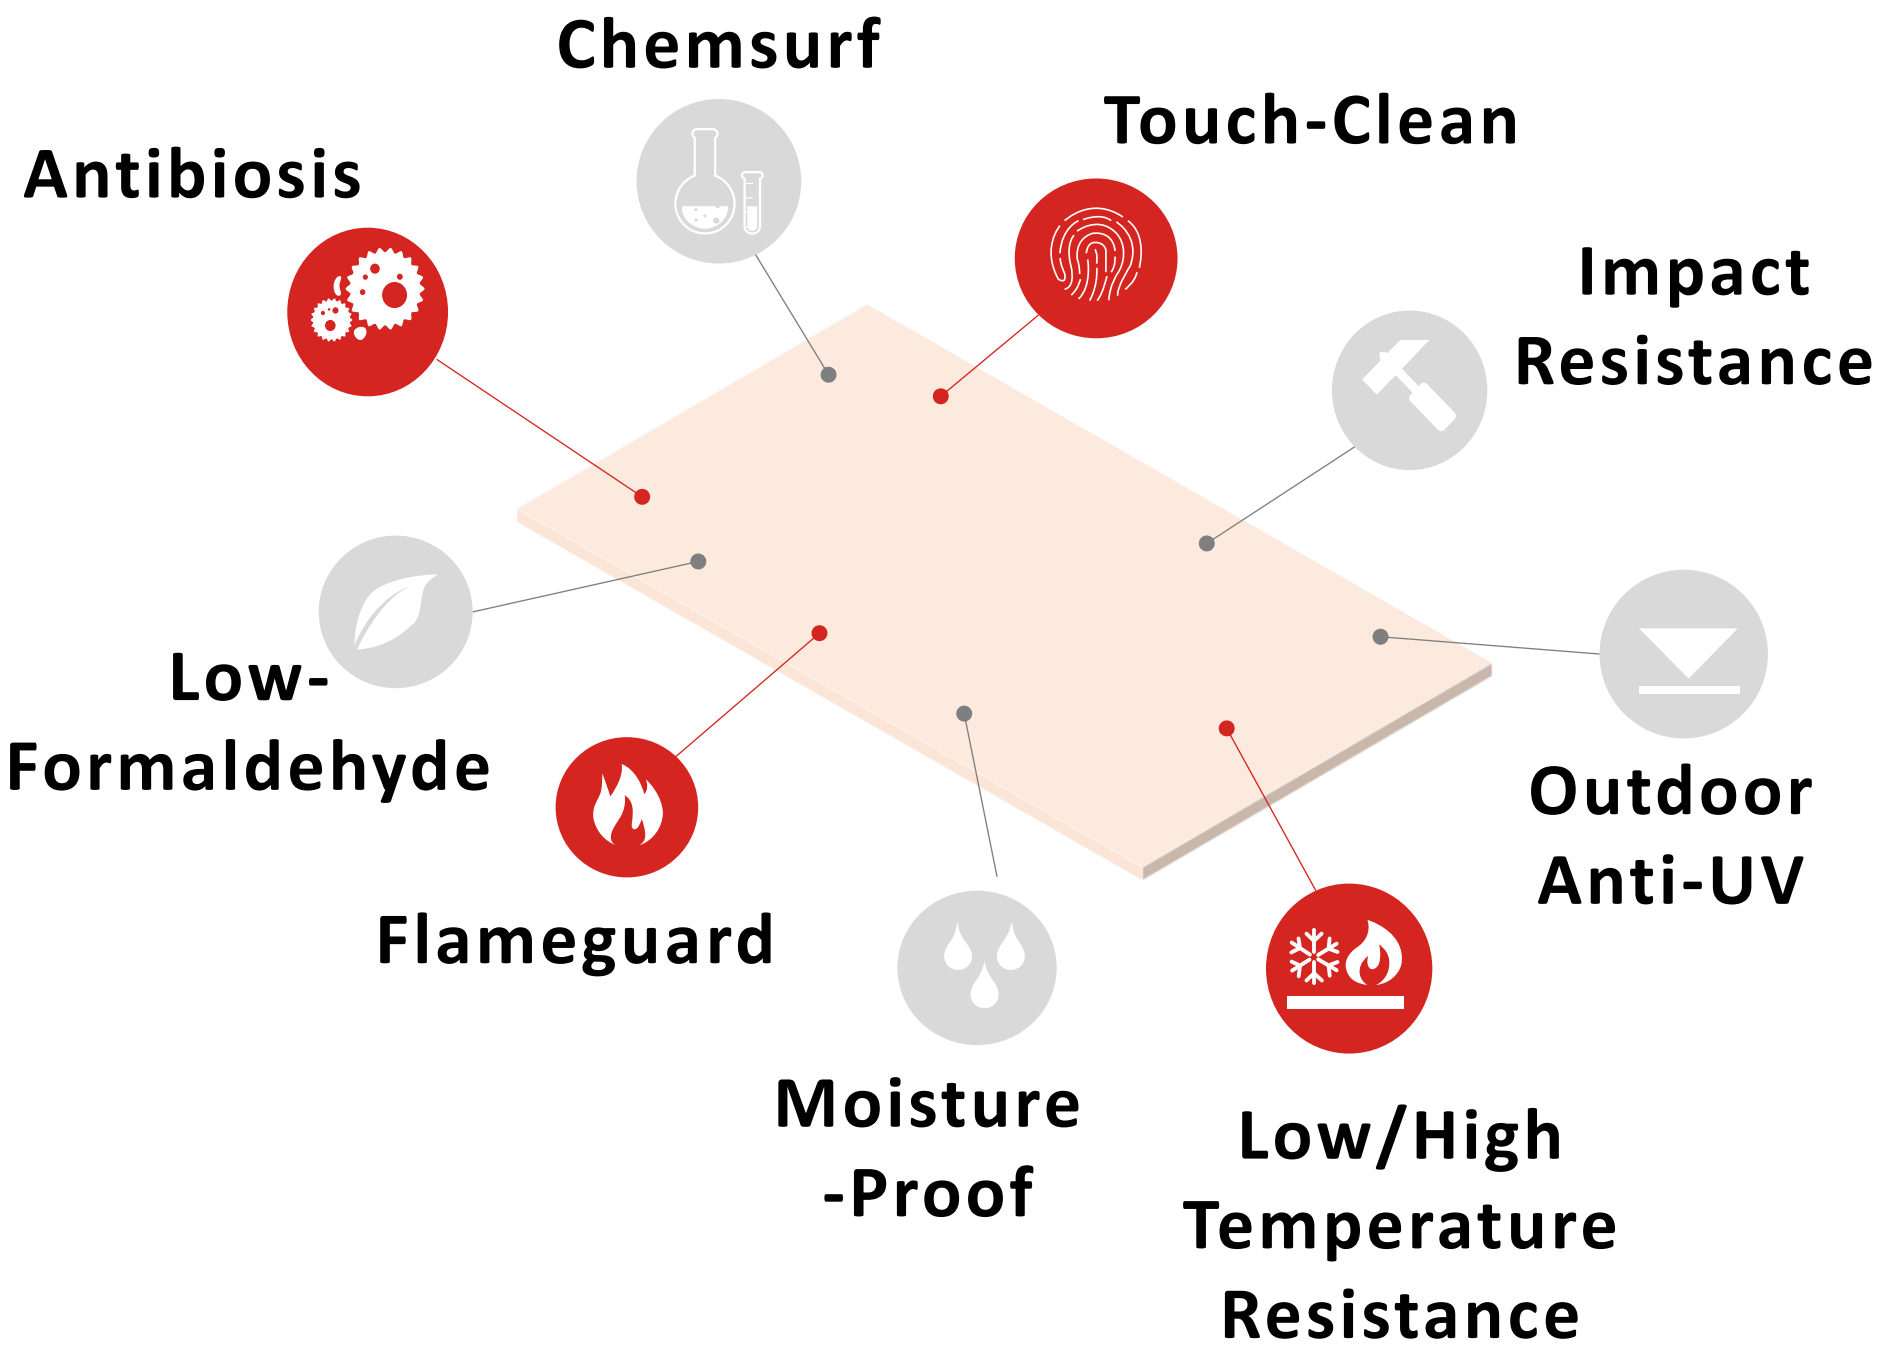

WINFIELD | **Nine** Core Technology

HPL is engineered by laminating melamine-impregnated decorative paper with phenolic-saturated kraft layers under 150°C and 1430 psi. Varying the number of kraft layers produces thicknesses from 1.6mm to 25mm (density: 1450kg/m³). Offering over 10,000 surface patterns, including wood grain, stone, and metal, HPL excels in scratch resistance, surpassing 10,000 Taber cycles, fire resistance, and easy cleanability. Winfield produces 15 million square meters annually, widely used in high-end furniture, countertops, and wall cladding across Asia, the Middle East, Europe, and the Americas.