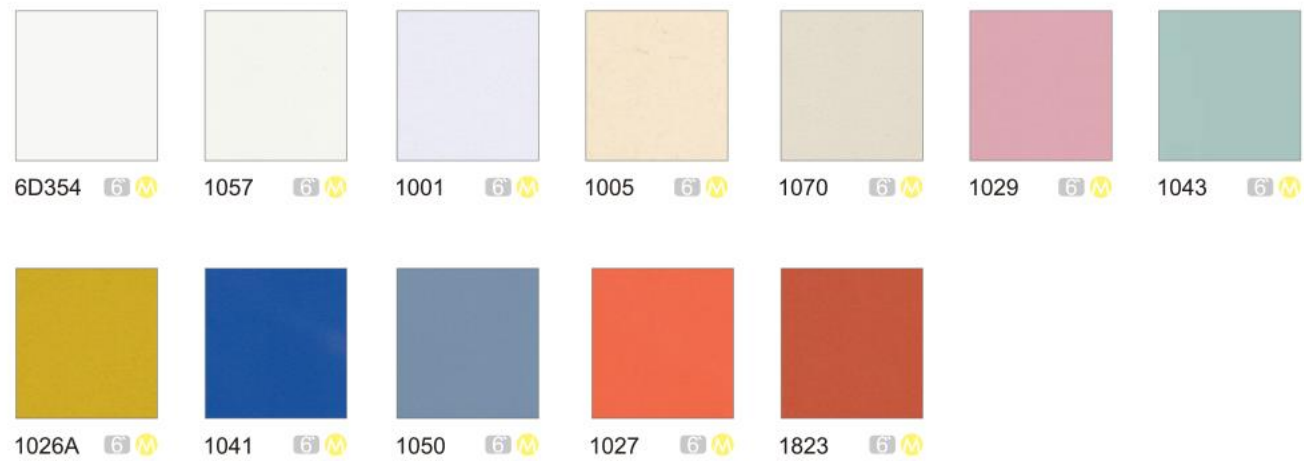

WINFIELD Solid Color